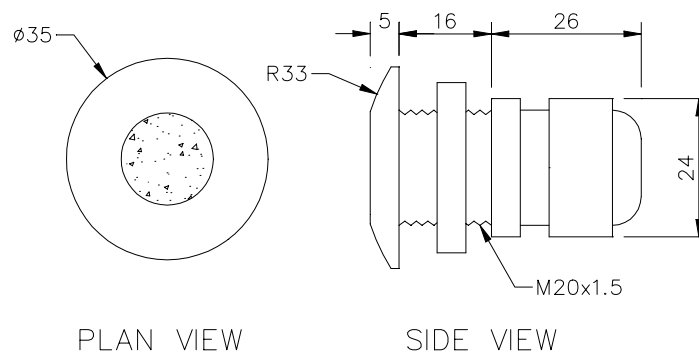

Poly Optics Australia Pty Ltd

Domed Step Light

Poly Step 16/M20 SS

Poly Step 16/M20 Standard Specifications

- 316 stainless steel shell
- Clear glass lens
- IP 68 rated M20 cable gland
- Weather resistant
- Suitable for interior and exterior applications