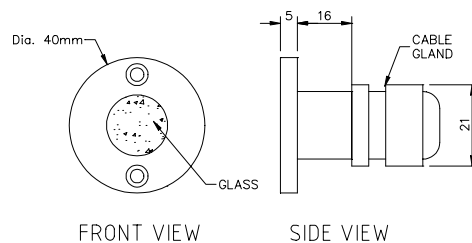

Poly Optics Australia Pty Ltd

Flat Step Lights

Poly Step 12/1 SS

Poly Step 16/1 SS

Poly Step 20/1 SS

Poly Step 12/16/20 Standard Specifications

- 316 stainless steel shell
- Clear glass lens
- IP 68 rated cable gland
- Weather resistant
- Suitable for interior and exterior applications