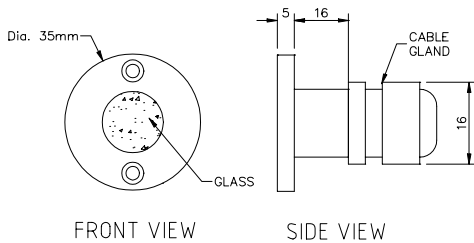

Poly Optics Australia Pty Ltd

Flat Step Lights

Poly Step 12/1 SS

Poly Step 16/1 SS

Poly Step 20/1 SS

Poly Step 12/16/20 Standard Specifications

- 316 stainless steel shell
- Clear glass lens
- IP 68 rated cable gland
- Weather resistant
- Suitable for interior and exterior applications