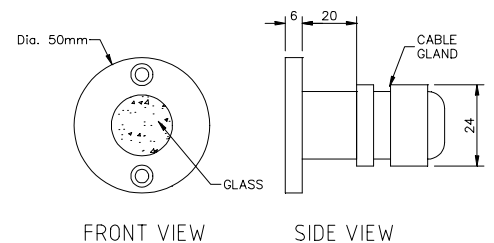

Poly Optics Australia Pty Ltd

Flat Step Lights

Poly Step 12/1 SS

Poly Step 16/1 SS

Poly Step 20/1 SS

Poly Step 12/16/20 Standard Specifications

- 316 stainless steel shell
- Clear glass lens
- IP 68 rated cable gland
- Weather resistant
- Suitable for interior and exterior applications