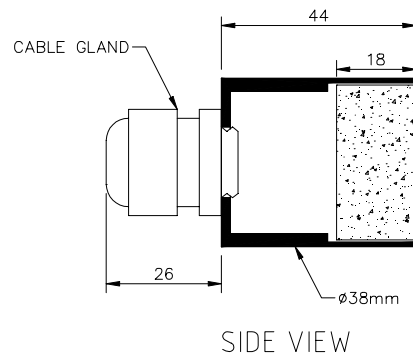

Poly Optics Australia Pty Ltd

Ground Light

Poly Ground

Poly Ground Standard Specifications

- 316 stainless steel tube
- 18mm textured glass disc
- IP 68 rated cable gland
- Suitable for interior and exterior walkways
- Weather resistant