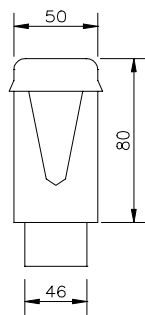

Poly Optics Australia Pty Ltd

Maxi Garden Bollards

**POLY G
Maxi 01**

**POLY G
Maxi 02**

**POLY G
Maxi 03**

**POLY G
Maxi 04**

**POLY G
Maxi 05**

Maxi Garden Bollard Standard Specifications:

- Clear acrylic body
- IP 68 rated M16 cable gland
- Powder coated aluminum caps (various colors available)
- Semi-etched surface
- Weather resistant
- To suit *POLY G Spike Maxi*