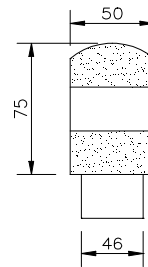

Poly Optics Australia Pty Ltd

Maxi Garden Bollards

**POLY G
Maxi 01**

**POLY G
Maxi 02**

**POLY G
Maxi 03**

**POLY G
Maxi 04**

**POLY G
Maxi 05**

Maxi Garden Bollard Standard Specifications:

- Clear acrylic body
- IP 68 rated M16 cable gland
- Powder coated aluminum caps (various colors available)
- Semi-etched surface
- Weather resistant
- To suit *POLY G Spike Maxi*