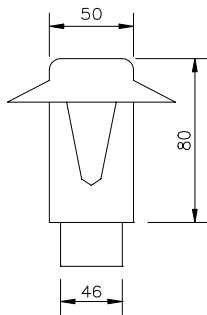

Poly Optics Australia Pty Ltd

Maxi Garden Bollards

**POLY G
Maxi 01**

**POLY G
Maxi 02**

**POLY G
Maxi 03**

**POLY G
Maxi 04**

**POLY G
Maxi 05**

Maxi Garden Bollard Standard Specifications:

- Clear acrylic body
- IP 68 rated M16 cable gland
- Powder coated aluminum caps (various colors available)
- Semi-etched surface
- Weather resistant
- To suit *POLY G Spike Maxi*