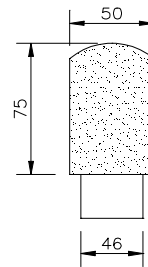

Poly Optics Australia Pty Ltd

Maxi Garden Bollards

**POLY G
Maxi 01**

**POLY G
Maxi 02**

**POLY G
Maxi 03**

**POLY G
Maxi 04**

**POLY G
Maxi 05**

Maxi Garden Bollard Standard Specifications:

- Clear acrylic body
- IP 68 rated M16 cable gland
- Powder coated aluminum caps (various colors available)
- Semi-etched surface
- Weather resistant
- To suit *POLY G Spike Maxi*