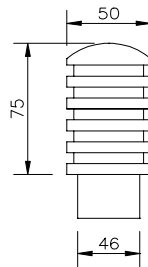

Poly Optics Australia Pty Ltd

Maxi Garden Bollards

**POLY G
Maxi 01**

**POLY G
Maxi 02**

**POLY G
Maxi 03**

**POLY G
Maxi 04**

**POLY G
Maxi 05**

Maxi Garden Bollard Standard Specifications:

- Clear acrylic body
- IP 68 rated M16 cable gland
- Powder coated aluminum caps (various colors available)
- Semi-etched surface
- Weather resistant
- To suit *POLY G Spike Maxi*