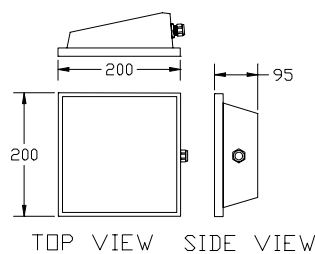

Poly Optics Australia Pty Ltd

Pavers

Poly Paver 150

Poly Paver 200

Poly Paver 230

Footprint Example Only

Poly Paver Standard Specifications

- Textured glass finish
- Recessed fitting for interior and exterior applications
- Weather resistant
- IP 68 rated cable gland
- Molded plastic backing