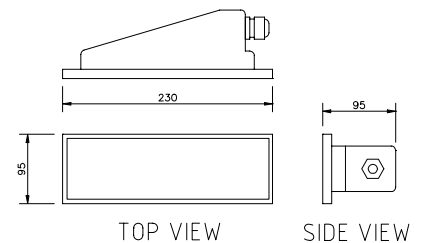

Poly Optics Australia Pty Ltd

Pavers

Poly Paver 150

Poly Paver 200

Poly Paver 230

Footprint Example Only

Poly Paver Standard Specifications

- Textured glass finish
- Recessed fitting for interior and exterior applications
- Weather resistant
- IP 68 rated cable gland
- Molded plastic backing