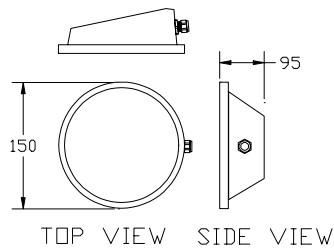

Poly Optics Australia Pty Ltd

Pavers

Poly Paver 150

Poly Paver 200

Poly Paver 230

Footprint Example Only

Poly Paver Standard Specifications

- Textured glass finish
- Recessed fitting for interior and exterior applications
- Weather resistant
- IP 68 rated cable gland
- Molded plastic backing