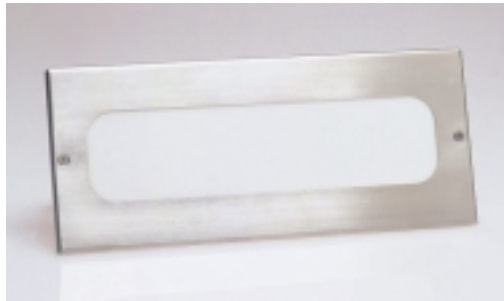

Poly Optics Australia Pty Ltd

Brick Light

Poly Brick 235

Poly Brick Standard Specifications

- Textured glass finish
- Recessed fitting for interior and exterior applications
- Weather resistant
- IP 68 rated cable gland
- Moulded plastic backing