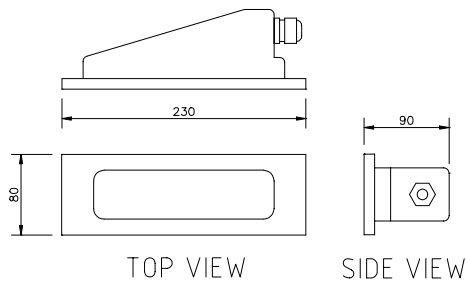

Poly Optics Australia Pty Ltd

Brick Light

Poly Brick 235

Poly Brick Standard Specifications

- Textured glass finish
- Recessed fitting for interior and exterior applications
- Weather resistant
- IP 68 rated cable gland
- Moulded plastic backing