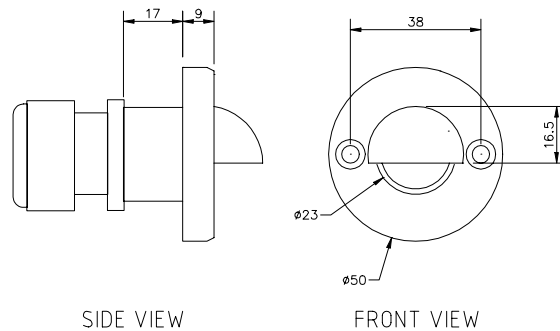

Poly Optics Australia Pty Ltd
Stainless Steel Eyelid

Poly Eyelid 20 SS

Poly Eyelid 20 SS Standard Specifications

- 316 stainless steel
- Clear glass lens
- IP 68 rated M20 cable gland
- Weather resistant
- Suitable for interior and exterior applications