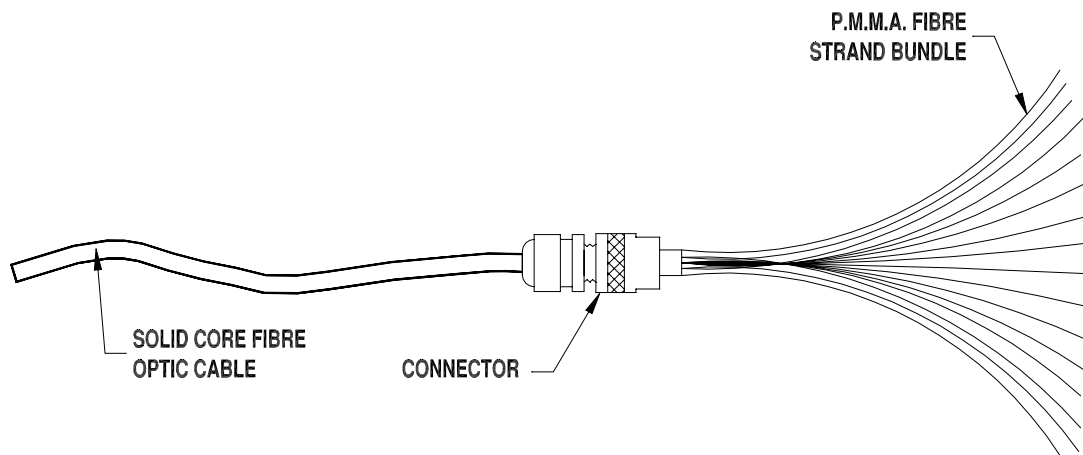

Poly Optics Australia Pty Ltd

Poly Whip

Poly Whip Fiber Schedule

Solid Core Diameter (mm)	0.75mm Fibers	1.0mm Fibers
5	34	16
7	60	34
9	103	52
12	191	106
14	262	150