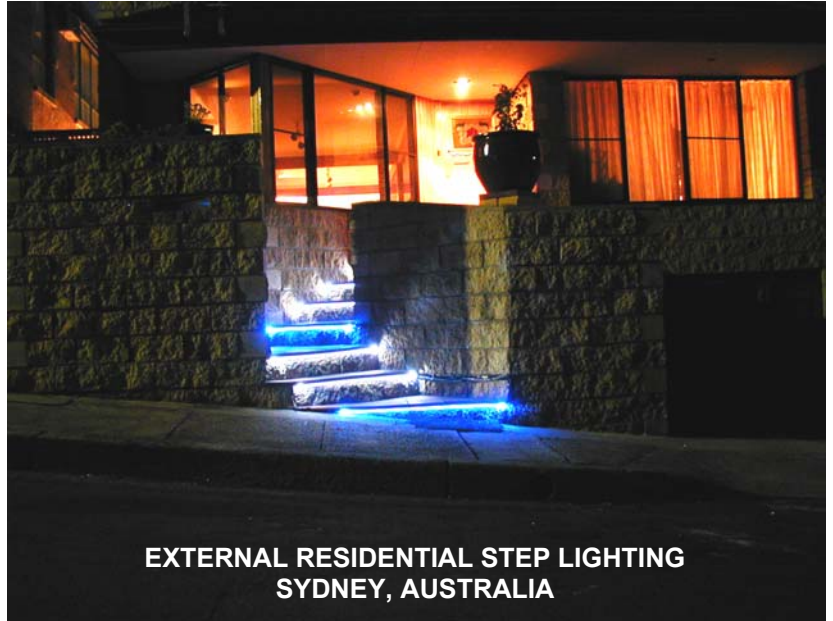

EXTERNAL RESIDENTIAL STEP LIGHTING
SYDNEY, AUSTRALIA

Light strips are available in various lengths and diameters of Super Side Light fibre optic cable.

LEDs are placed at each end of fibre optic strips up to five metres (16 feet) in length to provide either single colour or colour changing effects.

Because the system uses LEDs, up to eight steps can be illuminated with just one watt of power!

In addition, the product is heat free and requires low maintenance with a lamp life in excess of 50,000 hours!