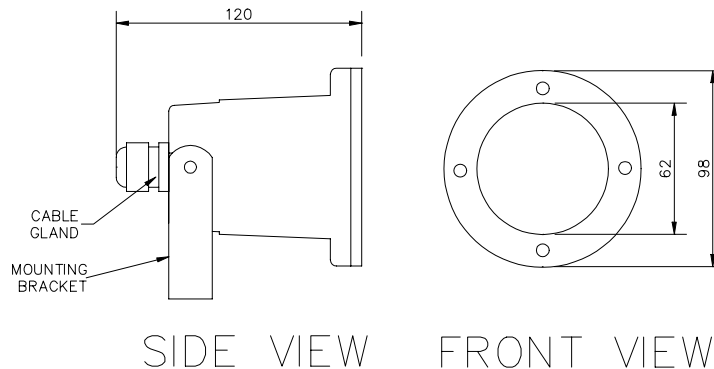

Poly Optics Australia Pty Ltd

Up Light

Poly Uplight

Poly Up Light Standard Specifications

- Die-cast aluminum shell
- Acrylic lens
- Adjustable focus and adjustable mounting bracket
- Optional garden spike available
- IP 68 rated cable gland
- Weather resistant
- Suitable for interior or exterior applications