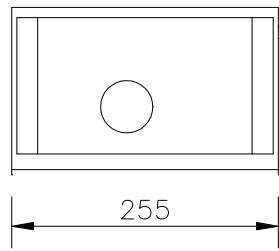

Poly Optics Australia Pty Ltd  
**1500 Series Light Driver**

FRONT VIEW

RIGHT SIDE