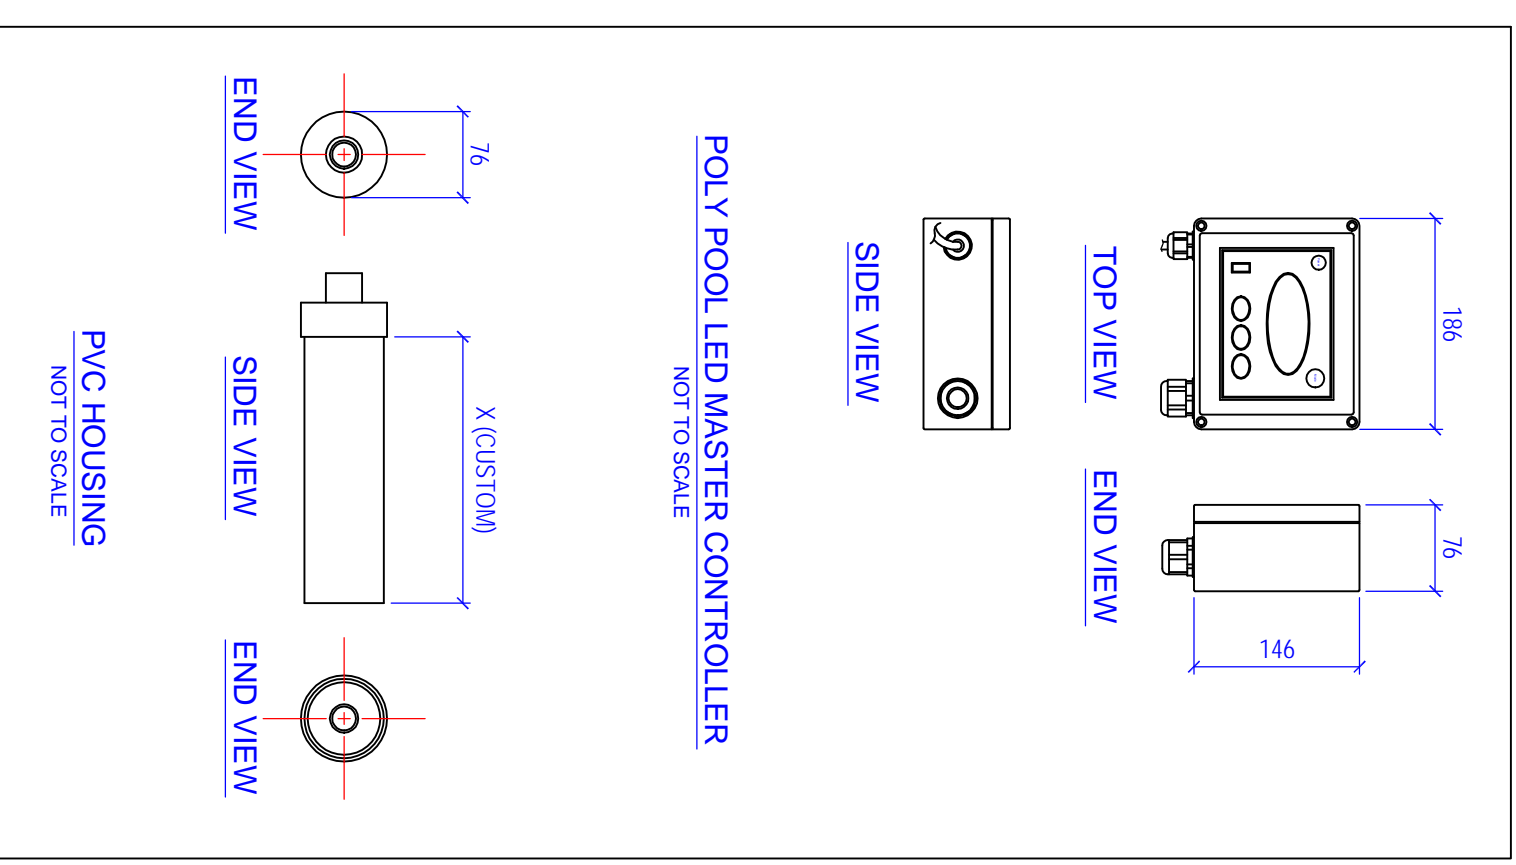

POLY POOL LED SYSTEM FOR CONCRETE POOLS
NOT TO SCALE

POLY POOL LED MASTER CONTROLLER
NOT TO SCALE

PVC HOUSING
NOT TO SCALE

REVISION:	REVISION DATE:	DESCRIPTION:
-	-	-
REVISION:	REVISION DATE:	DESCRIPTION:
-	-	-
REVISION:	REVISION DATE:	DESCRIPTION:
-	-	-