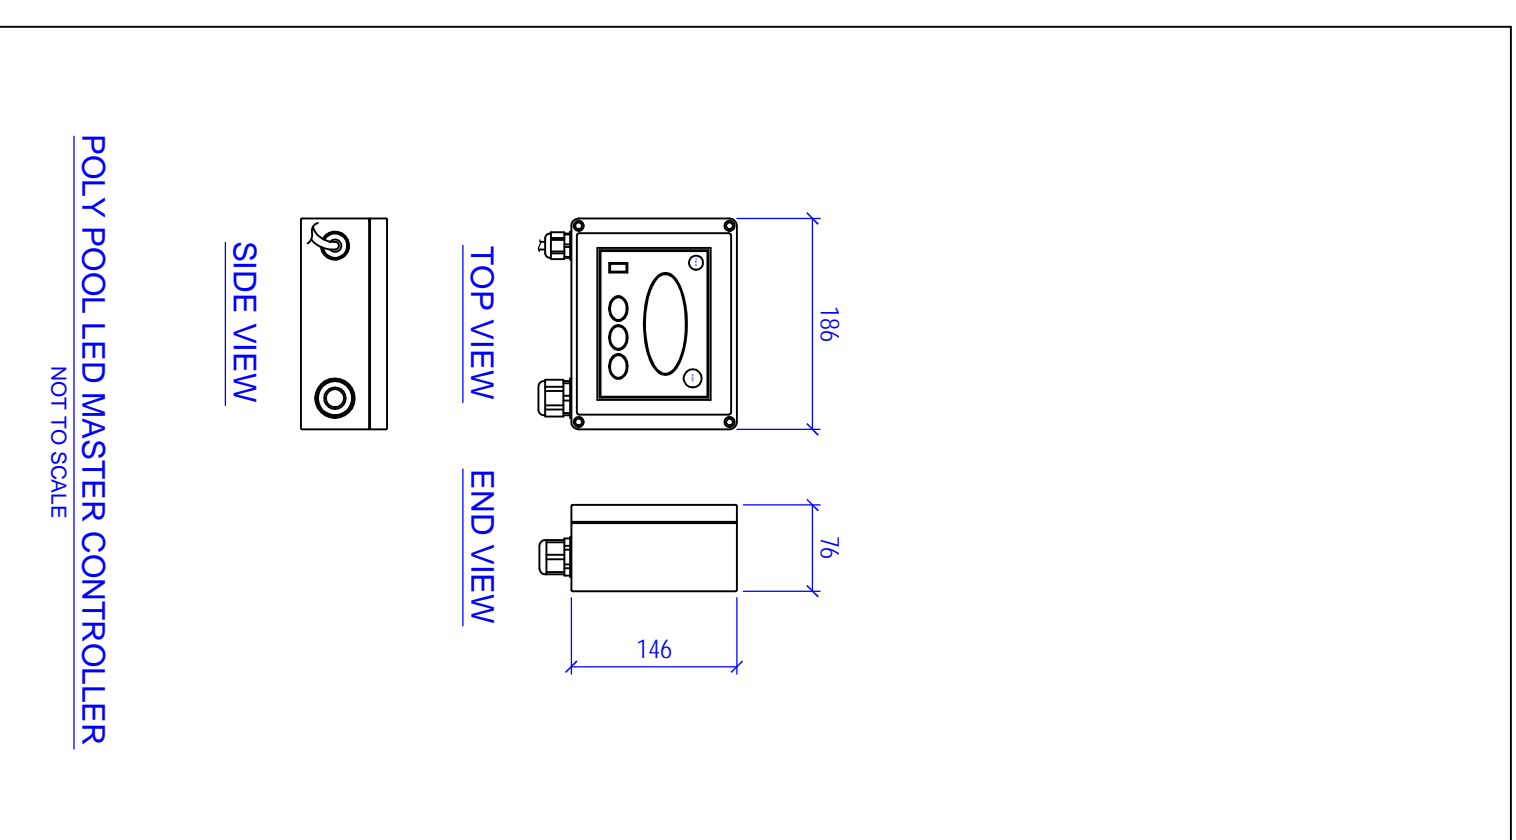

**POLY POOL LED SYSTEM FOR FIBREGLASS POOLS**  
NOT TO SCALE

**POLY POOL LED MASTER CONTROLLER**  
NOT TO SCALE

REVISION:	REVISION DATE:	DESCRIPTION:
-	-	-
REVISION:	REVISION DATE:	DESCRIPTION:
-	-	-
REVISION:	REVISION DATE:	DESCRIPTION:
-	-	-

**POLY OPTICS AUSTRALIA PTY LTD**

**POLY POOL LED SYSTEM**

DRAWN BY:		CHECKED BY:		DATE:	
MARIANNE		EDDY		8/11/04	
SCALE AT A3:		DRAWING NO:		REVISION:	
NOT TO SCALE		PPL - 03		-	

**A3**