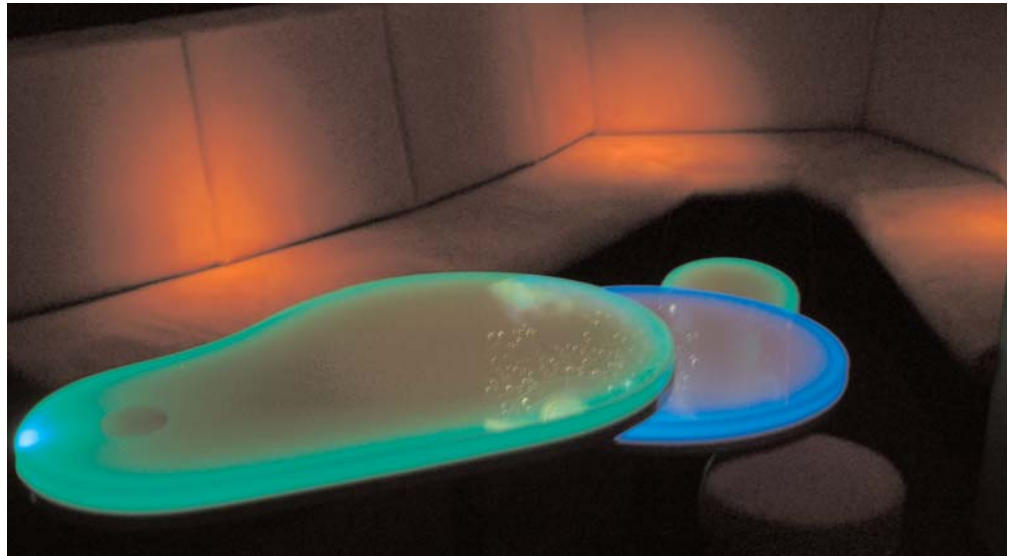

Lighten Up!

Poly Optics - Leaders in LED and Fibre Optic Lighting

Tips From the Top

Already this year Poly Optics is right back in the swing of things and we are set for a busy and exciting year ahead.

Poly Optics has an exciting new range of products using LED's for the pool and garden.

Super Side Light cable is getting brighter all the time.

Combining the many LED advancements, patented Super side light technology marries the light sources with the intelligence of a microprocessor, which controls all aspects of illumination including color, brightness, and special effects.

One current project involves a neon replacement using super bright LED's and Super Side Light fibre optic cable. This product uses around one fifth the power consumption of standard neon

We will have more information on this product in the next edition of Lighten Up.

Eddy Joseph
Managing Director

POLY OPTICS LIGHTS UP THE STARS

Spacewalker bar illuminated with world first Super Side Light