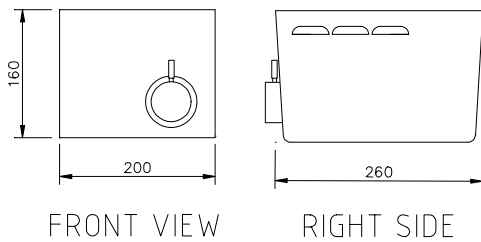

Poly Optics Australia Pty Ltd  
**1000 Series Light Driver**

**Standard Specifications:**

- 100 watt Tungsten Halogen lamp
- 20mm focal diameter
- IR filter
- 110V 60Hz (US), 240V 50Hz
- Lamp life: 1000 hours
- Powder-coated finish
- Weight: 3.0kg (7.0lbs)