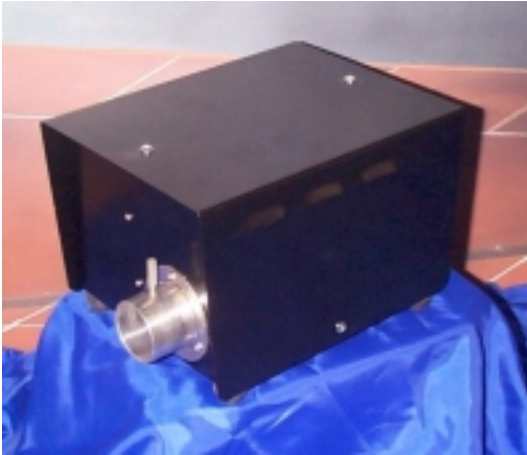

Poly Optics Australia Pty Ltd  
**1000 Series Light Driver**

**Standard Specifications:**

- 100 watt Tungsten Halogen lamp
- 20mm focal diameter
- IR filter
- 110V 60Hz (US), 240V 50Hz
- Lamp life: 1000 hours
- Powder-coated finish
- Weight: 3.0kg (7.0lbs)

**POLY LD 1002**

Standard light driver equipped with rotating color wheel (5 colors).

**POLY LD 1003**

Standard light driver equipped with special effects twinkle wheel (for starfield effects).

**POLY LD 1004**

Standard light driver equipped with single filter for one color operation (designate color).

**POLY LD 1005**

Standard light driver equipped with UV filter for white light uses.

**OPTIONS**

- Wall or ground closure with wall brackets
- Wall brackets (pair)
- Remote control