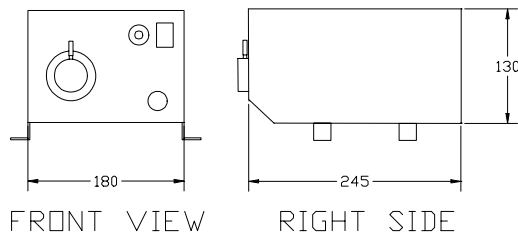

POLY LD 2005

Standard light driver equipped with UV filter for white light uses.

Standard Specifications:

- 200 watt Tungsten Halogen lamp
- 20mm focal diameter
- IR filter
- 110V 60Hz (US), 240V 50Hz
- Lamp life: 50 hours
- Powder-coated finish
- Weight: 4.9kg (10.8lbs)