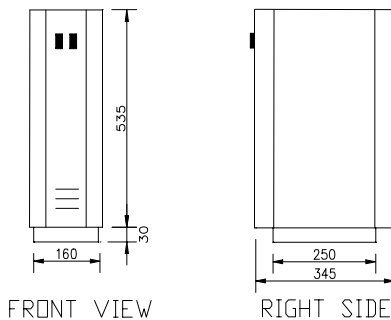

Poly Optics Australia Pty Ltd

2500 Series Light Driver

Standard Specifications:

- 150 watt Metal Halide lamp
- 40mm focal diameter
- IR filter
- 110V 60Hz (US), 240V 50Hz
- Lamp life: 6000 hours
- Weather resistant for outdoor use
- Powder-coated finish
- Weight: 15.5kg/34.2lbs (110V), 13.6kg/30.0lbs (240V)