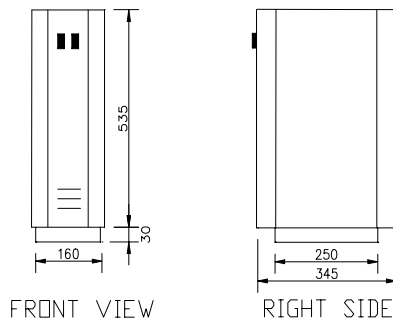

Poly Optics Australia Pty Ltd

2700 Series Light Driver

Standard Specifications:

- 70 watt Metal Halide lamp
- 40mm focal diameter
- IR filter
- 110V 60Hz (US), 240V 50Hz
- Lamp life: 6000 hours
- Weather resistant for outdoor use
- Powder-coated finish
- Weight: 15.5kg/34.2lbs (110V), 13.6kg/30.0lbs (240V)