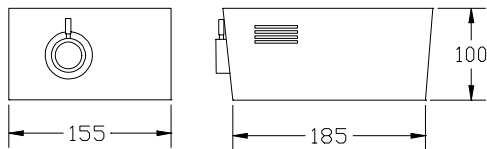

Poly Optics Australia Pty Ltd  
**500 Series Light Driver**

FRONT VIEW      RIGHT SIDE

**Standard Specifications:**

- 50 watt Tungsten Halogen lamp
- 20mm focal diameter
- 110V 60Hz (US), 240V 50Hz
- Lamp life: 3000 hours
- Powder-coated finish
- Weight: 2.1kg (4.6lbs)