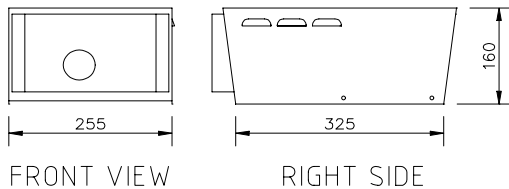

Poly Optics Australia Pty Ltd
700 Series Light Driver

Standard Specifications:

- 70 watt Metal Halide lamp
- 40mm focal diameter
- IR filter
- 110V 60Hz (US), 240V 50Hz
- Lamp life: 6000 hours
- Powder-coated finish
- Weight: 8.5kg/18.7lbs (110V), 6.9kg/15.1lbs (240V)